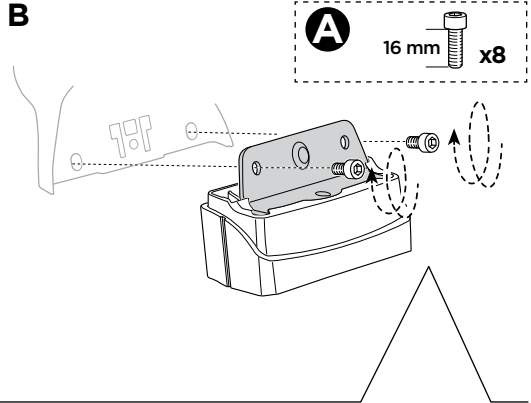

2

A

B

EN Only a few turns
DE Nur wenige Umdrehungen
FR Quelques tours uniquement
NL Slechts enkele slagen
IT Solo qualche giro
ES Sólo algunas vueltas
PT Noções básicas
SV Endast några varv
DK Kun nogle få omgange
NE Bare noen få omdreininger
FI Vain muutama kierros
ET Ainult mõni pööre
LV Tikai daži apgriezieni
LT Tik keli pasukimai
PL Wystarczy kilka obrotów
RU Только несколько оборотов

UK Лише декілька обертів
BG Само няколко завъртания
CS Pouze několik otáček
SK Len niekoľko otáčok
SL Le nekaj obratov
HR/BiH Samo nekoliko okreta
RO Doar câteva rotiri
HU Csak néhány fordítás
EL Μόνο λίγες περιστροφές
TR Yalnızca birkaç tur

بعض دورات فقط

AR

רק מספר סיבובים

HE

ZH 仅几圈
JA 2～3回転のみ
KO 몇 번만 돌리면 됨
TH เพียงสองสามรอบ

3

x1