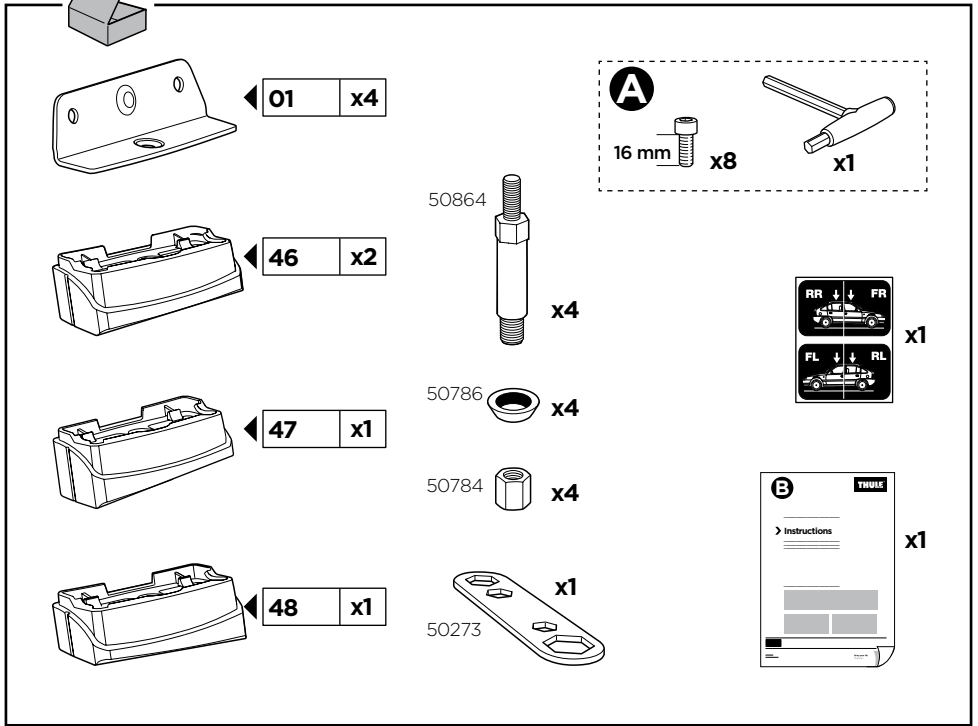

Thule XT Kit 3038

> Instructions

MERCEDES R-Class (W251), 5-dr Estate, 06-13

This kit is only for vehicles with fixpoint mounting.

ISO 11154-E

183038

C.20150914
509-3038-03

Bring your life
thule.com