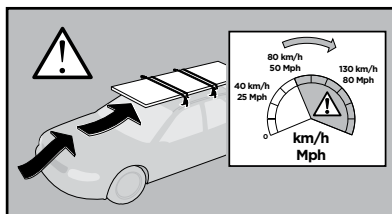

Thule XT Kit 3038

> Instructions

MERCEDES R-Class (W251), 5-dr Estate, 06-13

This kit is only for vehicles with fixpoint mounting.

ISO 11154-E

183038

C.20150914
509-3038-03

Bring your life
thule.com