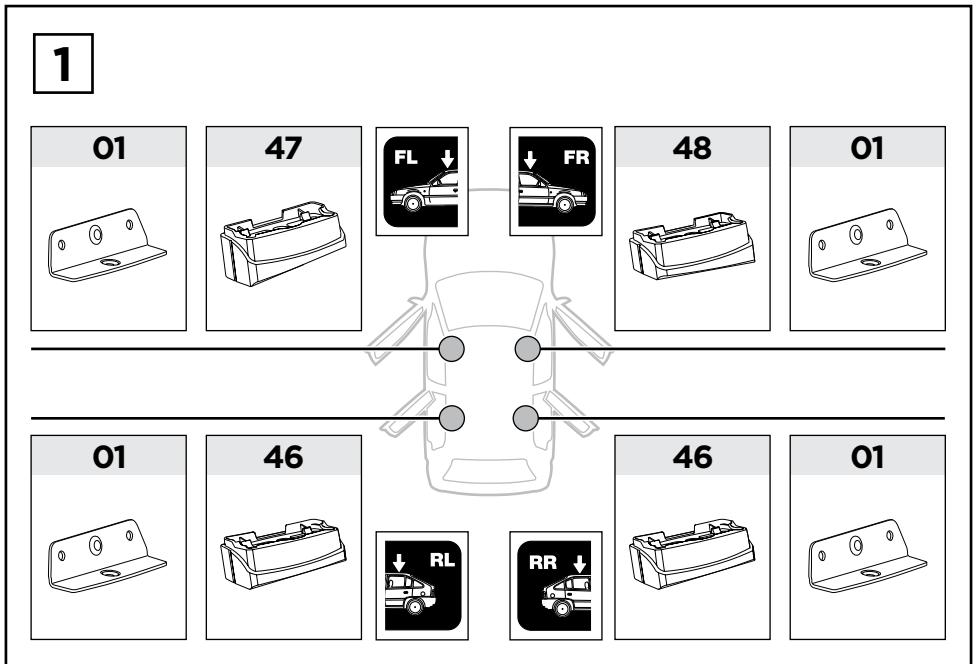

Thule XT Kit 3038

> Instructions

MERCEDES R-Class (W251), 5-dr Estate, 06-13

This kit is only for vehicles with fixpoint mounting.

ISO 11154-E

183038

C.20150914
509-3038-03

Bring your life
thule.com