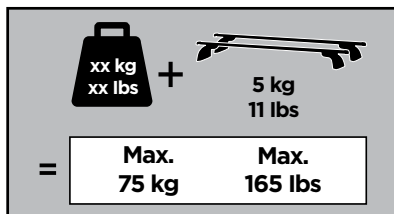

Thule XT Kit 3038

> Instructions

MERCEDES R-Class (W251), 5-dr Estate, 06-13

This kit is only for vehicles with fixpoint mounting.

ISO 11154-E

183038

C.20150914
509-3038-03

Bring your life
thule.com