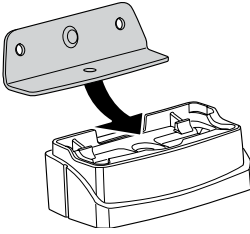

2

A

B

EN Only a few turns
DE Nur wenige Umdrehungen
FR Quelques tours uniquement
NL Slechts enkele slagen
IT Solo qualche giro
ES Sólo algunas vueltas
PT Noções básicas
SV Endast några varv
DK Kun nogle få omgange
NE Bare noen få omdreininger
FI Vain muutama kierros
ET Ainult mõni pööre
LV Tikai daži apgriezieni
LT Tik keli pasukimai
PL Wystarczy kilka obrotów
RU Только несколько оборотов

UK Лише декілька обертів
BG Само няколко завъртания
CS Pouze několik otáček
SK Len niekoľko otáčok
SL Le nekaj obratov
HR/BiH Samo nekoliko okreta
RO Doar câteva rotiri
HU Csak néhány fordítás
EL Μόνο λίγες περιστροφές
TR Yalnızca birkaç tur

بعض دورات فقط

AR

רק מספר סיבובים

HE

ZH 仅几圈
JA 2～3回転のみ
KO 몇 번만 돌리면 됨
TH เพียงสองสามรอบ

3

x1